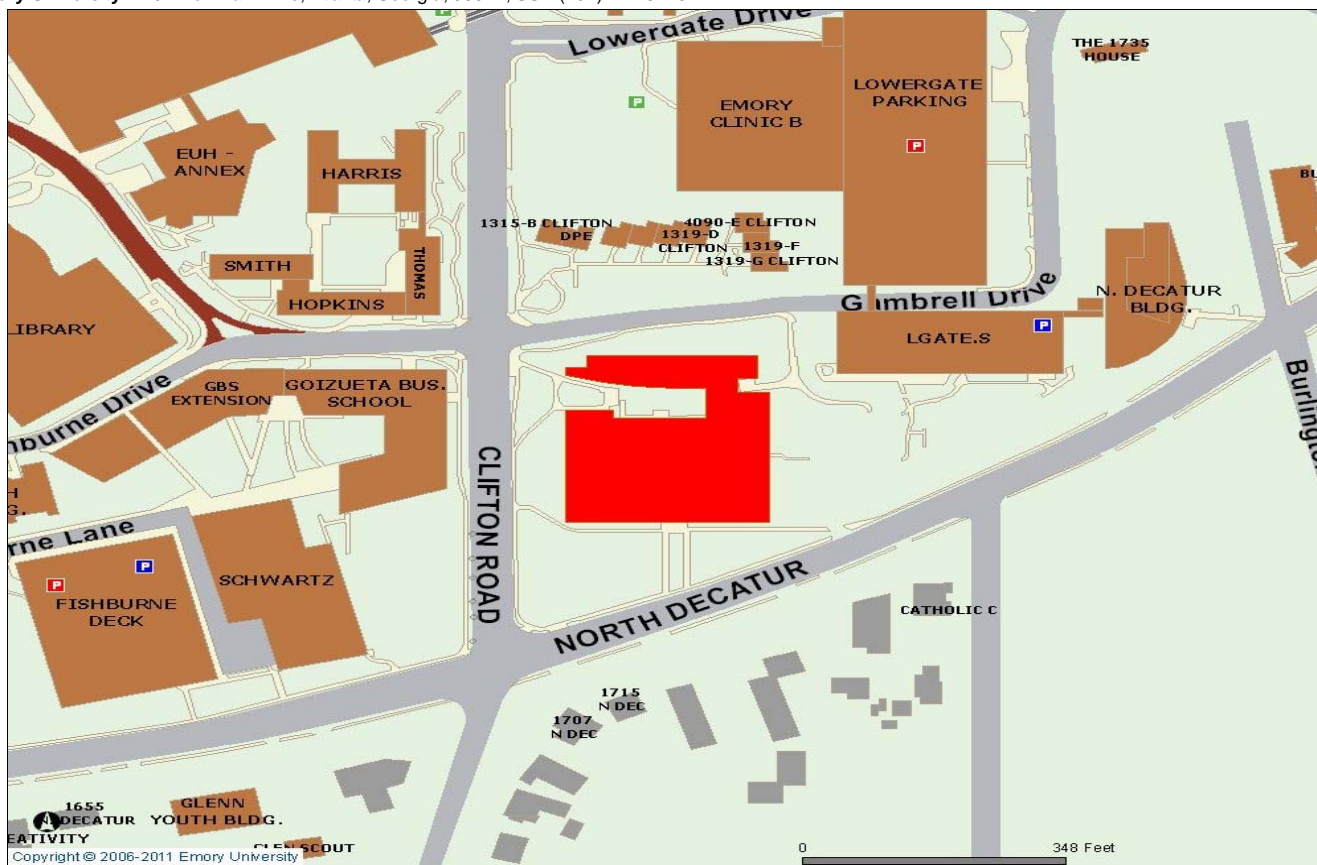

Emory University - 201 Dowman Drive, Atlanta, Georgia, 30322, USA (404) 727-6123

En

Legend

Faculty/Staff/Student	Valet Parking
Visitor Parking	Building
Emory Property line	Designated Building

Directions to the closest parking area to your designated building.

2030-MACMILLAN - GAMBRELL HALL
1301 CLIFTON RD, ATLANTA GA 30322

ZOOM OUT VIEW

Parking 1. Lowergate Visitor Deck

**Directions from intersection of Clifton Road and North Decatur Road:**

Travel north on Clifton Road. At the first light, turn right onto Gambrell Drive. Continue on Gambrell Drive, and pass between the parking decks, until the road makes a sharp left. Bear left, and the entrance to Lowergate Visitor Parking will be on your left.

Directions from north Clifton Road:

Travel south on Clifton Road passing the emergency entrance to Emory Hospital on the right. At the next light, turn left onto Gambrell Drive. Continue on Gambrell Drive, and pass between the parking decks, until the road makes a sharp left. Bear left, and the entrance to Lowergate Visitor Parking will be on your left.