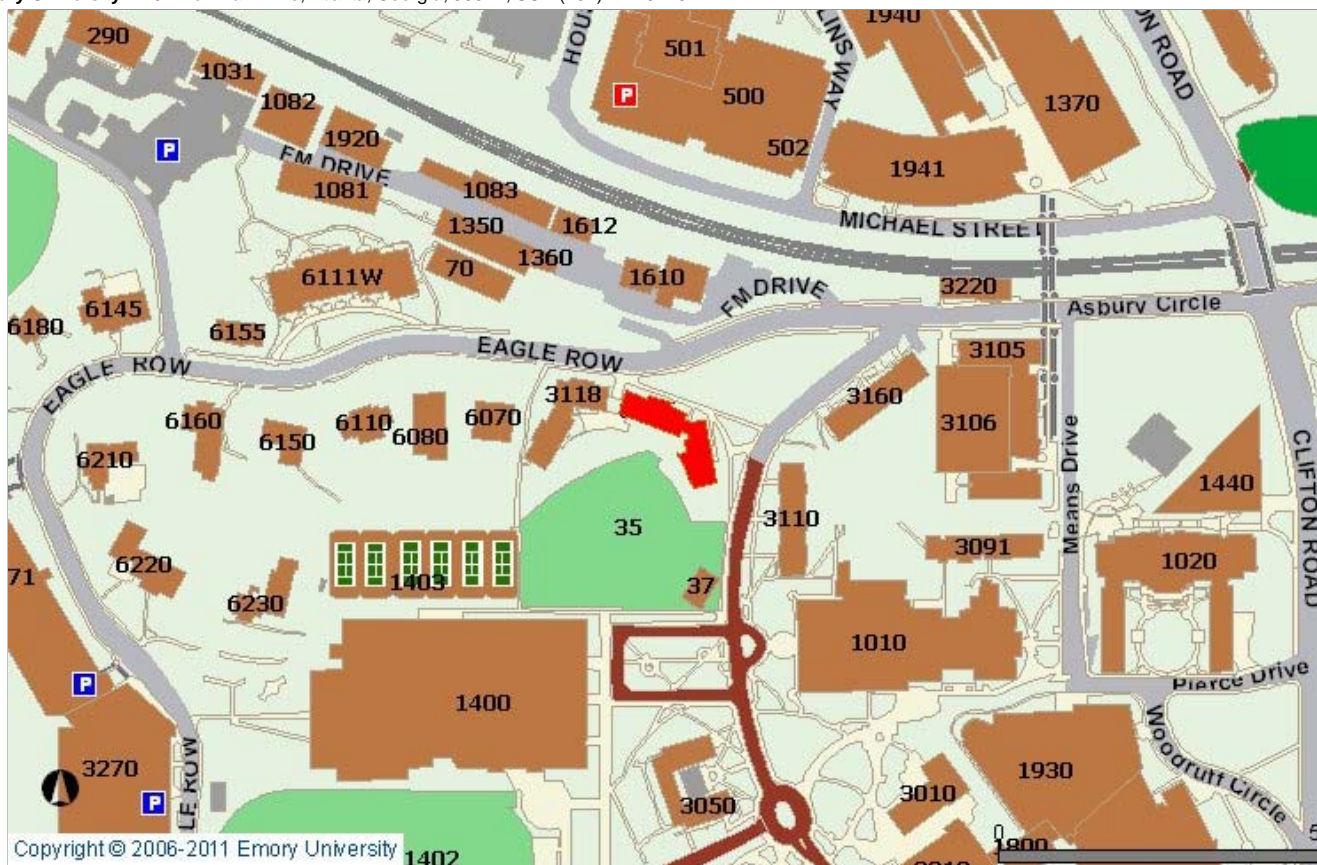

Emory University - 201 Dowman Drive, Atlanta, Georgia, 30322, USA (404) 727-6123

En

Copyright © 2006-2011 Emory University

	Faculty/Staff/Student		Valet Parking
	Visitor Parking		Building
	Emory Property line		Designated Building